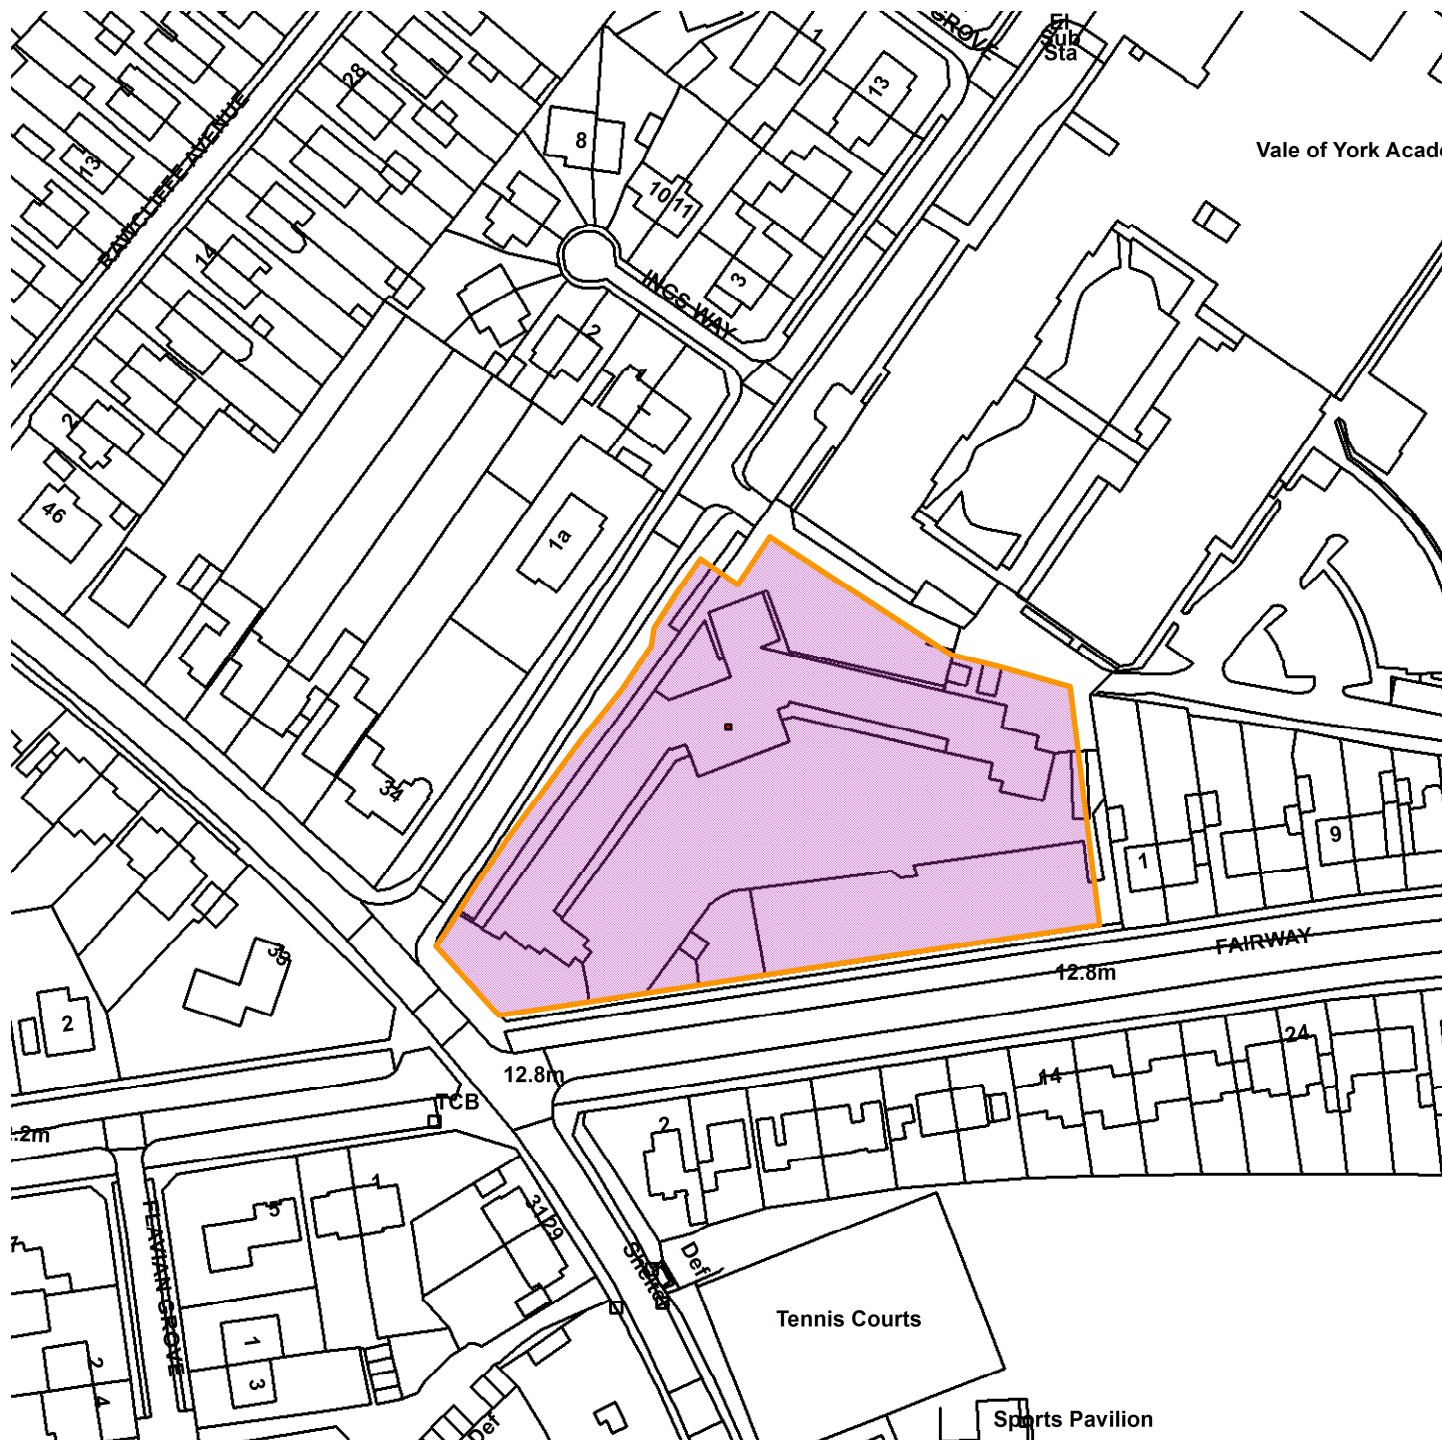

22/00685/OUTM

Clifton Without County Junior School, Rawcliffe Drive, YO30 6NS

GIS by ESRI (UK)

Vale of York Acade

Scale : 1:1366

Reproduced from the Ordnance Survey map with the permission of the Controller of Her Majesty's Stationery Office © Crown Copyright 2000.

Unauthorised reproduction infringes Crown Copyright and may lead to prosecution or civil proceedings.

Produced using ESRI (UK)'s MapExplorer 2.0 - <http://www.esriuk.com>

Organisation	City of York Council
Department	Directorate of Place
Comments	Site Location Plan
Date	05 September 2022
SLA Number	Not Set